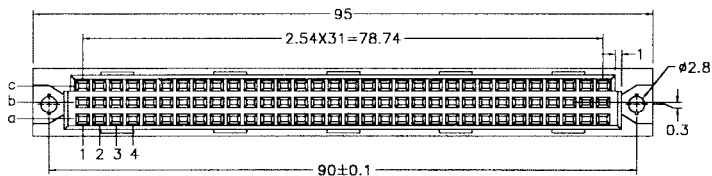

## DIN41612 C Type Female

Pitch	X length	1	2	W1	W2
		4.0	2.5	13	17
2.54mm	96	a b c			
	64	a b -			
	64	a - c			
	32	a - -			
5.08mm	48	a b c			
	32	a b -			
	32	a - c			
	16	a - -			