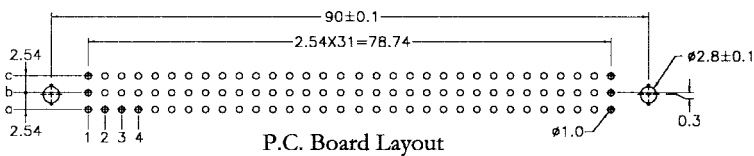

## DIN41612 C Type Female

Pitch	X length	1	2	W1	W2
		4.0	2.5	13	17
2.54mm	96	a b c			
	64	a b -			
	64	a - c			
	32	a - -			
5.08mm	48	a b c			
	32	a b -			
	32	a - c			
	16	a - -			