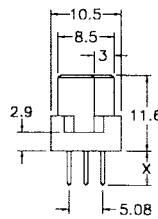

## DIN41612 C Type Female

Pitch	X length	1	2	W1	W2
		4.0	2.5	13	17
2.54mm	96	a b c			
	64	a b -			
	64	a - c			
	32	a - -			
5.08mm	48	a b c			
	32	a b -			
	32	a - c			
	16	a - -			