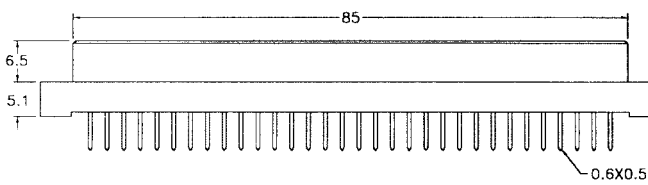

## DIN41612 C Type Female

Pitch	X length	1	2	W1	W2
		4.0	2.5	13	17
2.54mm	96	a b c			
	64	a b -			
	64	a - c			
	32	a - -			
5.08mm	48	a b c			
	32	a b -			
	32	a - c			
	16	a - -			