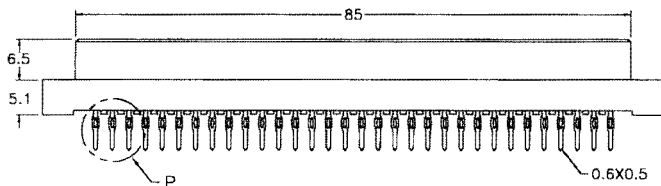

# DIN41612 C Type Press Fit 3 Row Female

Pitch	X length	1	2	W1	W2
		4.6	6.3	13	17
Position	Rows with Contacts	Contact Arrange			
2.54mm	96	a	b	c	
	64	a	-	c	
	32	a	-	-	
5.08mm	48	a	b	c	
	32	a	-	c	
	16	a	-	-	