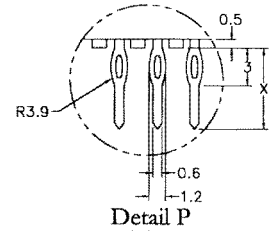

# DIN41612 C Type Press Fit 3 Row Female

Pitch	X length	1	2	W1	W2
		4.6	6.3	13	17
Position	Rows with Contacts	Contact Arrange			
2.54mm	96	a	b	c	
	64	a	-	c	
	32	a	-	-	
5.08mm	48	a	b	c	
	32	a	-	c	
	16	a	-	-	