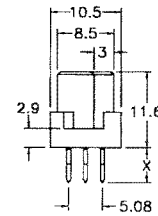

# DIN41612 C Type Press Fit 3 Row Female

Pitch	X length	1	2	W1	W2
		4.6	6.3	13	17
Position	Rows with Contacts	Contact Arrange			
2.54mm	96	a	b	c	
	64	a	-	c	
	32	a	-	-	
5.08mm	48	a	b	c	
	32	a	-	c	
	16	a	-	-	