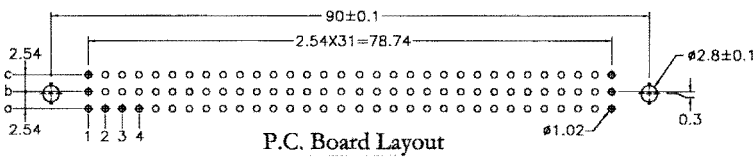

# DIN41612 C Type Press Fit 3 Row Female

Pitch	X length	1	2	W1	W2
		4.6	6.3	13	17
Position	Rows with Contacts	Contact Arrange			
2.54mm	96	a	b	c	
	64	a	-	c	
	32	a	-	-	
5.08mm	48	a	b	c	
	32	a	-	c	
	16	a	-	-	