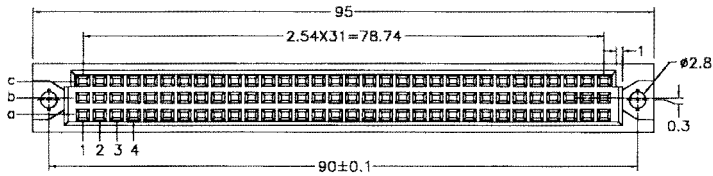

# DIN41612 C Type Press Fit 3 Row Female

Pitch	X length	1	2	W1	W2
		4.6	6.3	13	17
Position	Rows with Contacts	Contact Arrange			
2.54mm	96	a	b	c	
	64	a	-	c	
	32	a	-	-	
5.08mm	48	a	b	c	
	32	a	-	c	
	16	a	-	-	