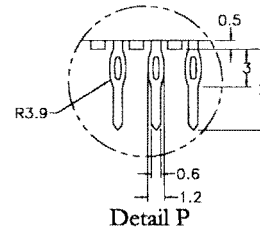

DIN41612 Half C Type Press Fit 3 Row Female

Pitch	X length	Position	1	2	W1	W2
			4.6	6.3	13	17
2.54mm	48	a b c				
	32	a - c				
	16	a - -				
5.08mm	24	a b c				
	16	a - c				
	8	a - -				