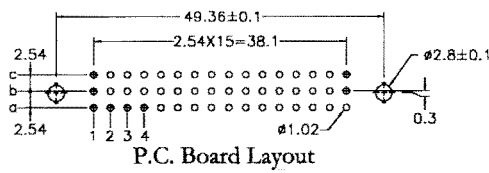

DIN41612 Half C Type Press Fit 3 Row Female

Pitch	X length	Position	1	2	W1	W2
			4.6	6.3	13	17
2.54mm	48	a b c				
	32	a - c				
	16	a - -				
5.08mm	24	a b c				
	16	a - c				
	8	a - -				