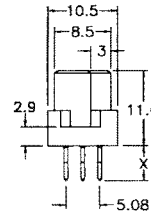

DIN41612 Half C Type Press Fit 3 Row Female

Pitch	X length	Position	1	2	W1	W2
			4.6	6.3	13	17
2.54mm	48	a b c				
	32	a - c				
	16	a - -				
5.08mm	24	a b c				
	16	a - c				
	8	a - -				