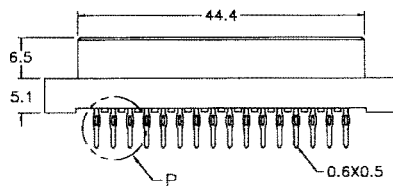

DIN41612 Half C Type Press Fit 3 Row Female

Pitch	X length	Position	1	2	W1	W2
			4.6	6.3	13	17
2.54mm	48	a b c				
	32	a - c				
	16	a - -				
5.08mm	24	a b c				
	16	a - c				
	8	a - -				