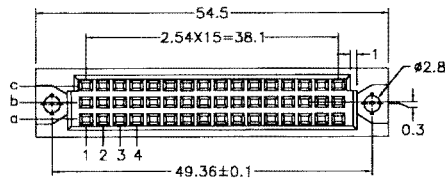

DIN41612 Half C Type Press Fit 3 Row Female

Pitch	X length	Position	1	2	W1	W2
			4.6	6.3	13	17
2.54mm	48	a b c				
	32	a - c				
	16	a - -				
5.08mm	24	a b c				
	16	a - c				
	8	a - -				