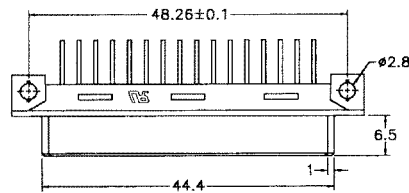

DIN41612 Half R Type Female

Pitch	Position	Rows with Contacts	Contact Arrange
2.54mm	48	a b c	
	32	a - c	
5.08mm	16	a - -	
	24	a b c	
	16	a - c	
5.08mm	8	a - -	
	16	a - c	