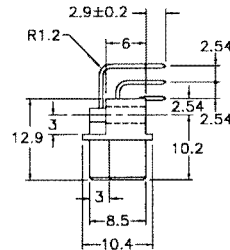

DIN41612 Half R Type Female

Pitch	Position	Rows with Contacts	Contact Arrange
2.54mm	48	a b c	
	32	a - c	
5.08mm	16	a - -	
	24	a b c	
	16	a - c	
5.08mm	8	a - -	
	16	a - c	