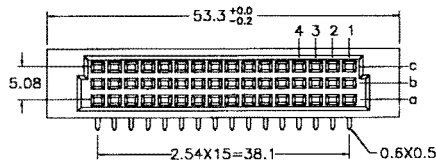

DIN41612 Half R Type Female

Pitch	Position	Rows with Contacts	Contact Arrange
2.54mm	48	a b c	
	32	a - c	
5.08mm	16	a - -	
	24	a b c	
	16	a - c	
5.08mm	8	a - -	
	16	a - c	