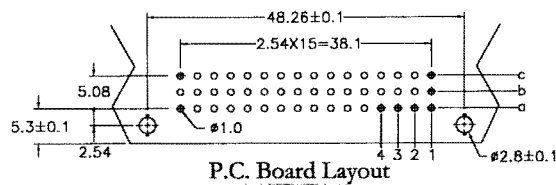

DIN41612 Half R Type Female

Pitch	Position	Rows with Contacts	Contact Arrange
2.54mm	48	a b c	
	32	a - c	
5.08mm	16	a - -	
	24	a b c	
	16	a - c	
5.08mm	8	a - -	
	16	a - c	