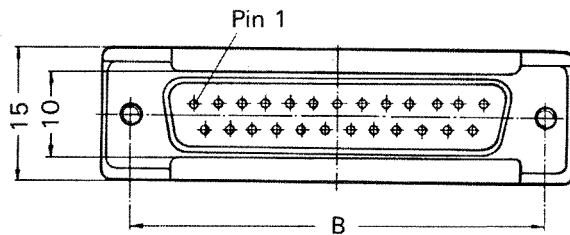

D-Type Hoods

CA Style Hood

A universal housing incorporating the following features:

- Short retaining screws.
- Long retaining screws.
- Top cable entry/side cable entry.
- Slide lock.
- Screening by copper/nickel plating.
- Attenuation better than 40 db.

WAYS	DIMENSIONS mm	
	A	B
9	31.0	25.0
15	40.0	33.0
25	53.5	47.0
37	70.0	64.0