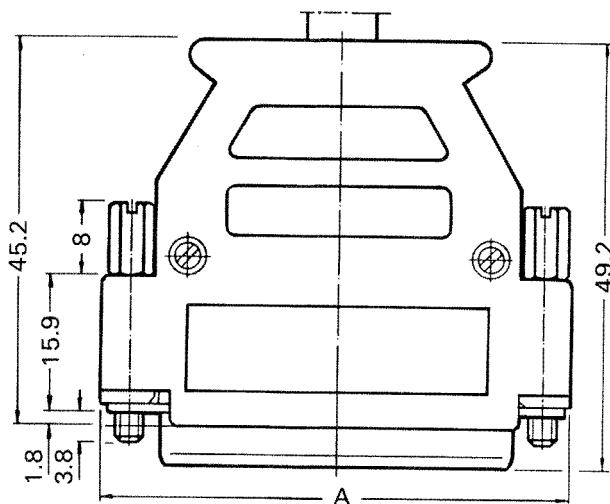

D-Type Hoods

CA Style Hood

A universal housing incorporating the following features:

- Short retaining screws.
- Long retaining screws.
- Top cable entry/side cable entry.
- Slide lock.
- Screening by copper/nickel plating.
- Attenuation better than 40 db.

WAYS	DIMENSIONS mm	
	A	B
9	31.0	25.0
15	40.0	33.0
25	53.5	47.0
37	70.0	64.0