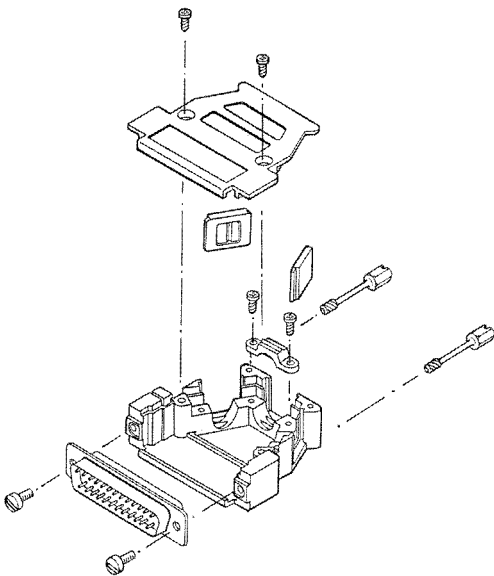

D-Type Hoods

CA Style Hood

A universal housing incorporating the following features:

- Short retaining screws.
- Long retaining screws.
- Top cable entry/side cable entry.
- Slide lock.
- Screening by copper/nickel plating.
- Attenuation better than 40 db.

WAYS	DIMENSIONS mm	
	A	B
9	31.0	25.0
15	40.0	33.0
25	53.5	47.0
37	70.0	64.0